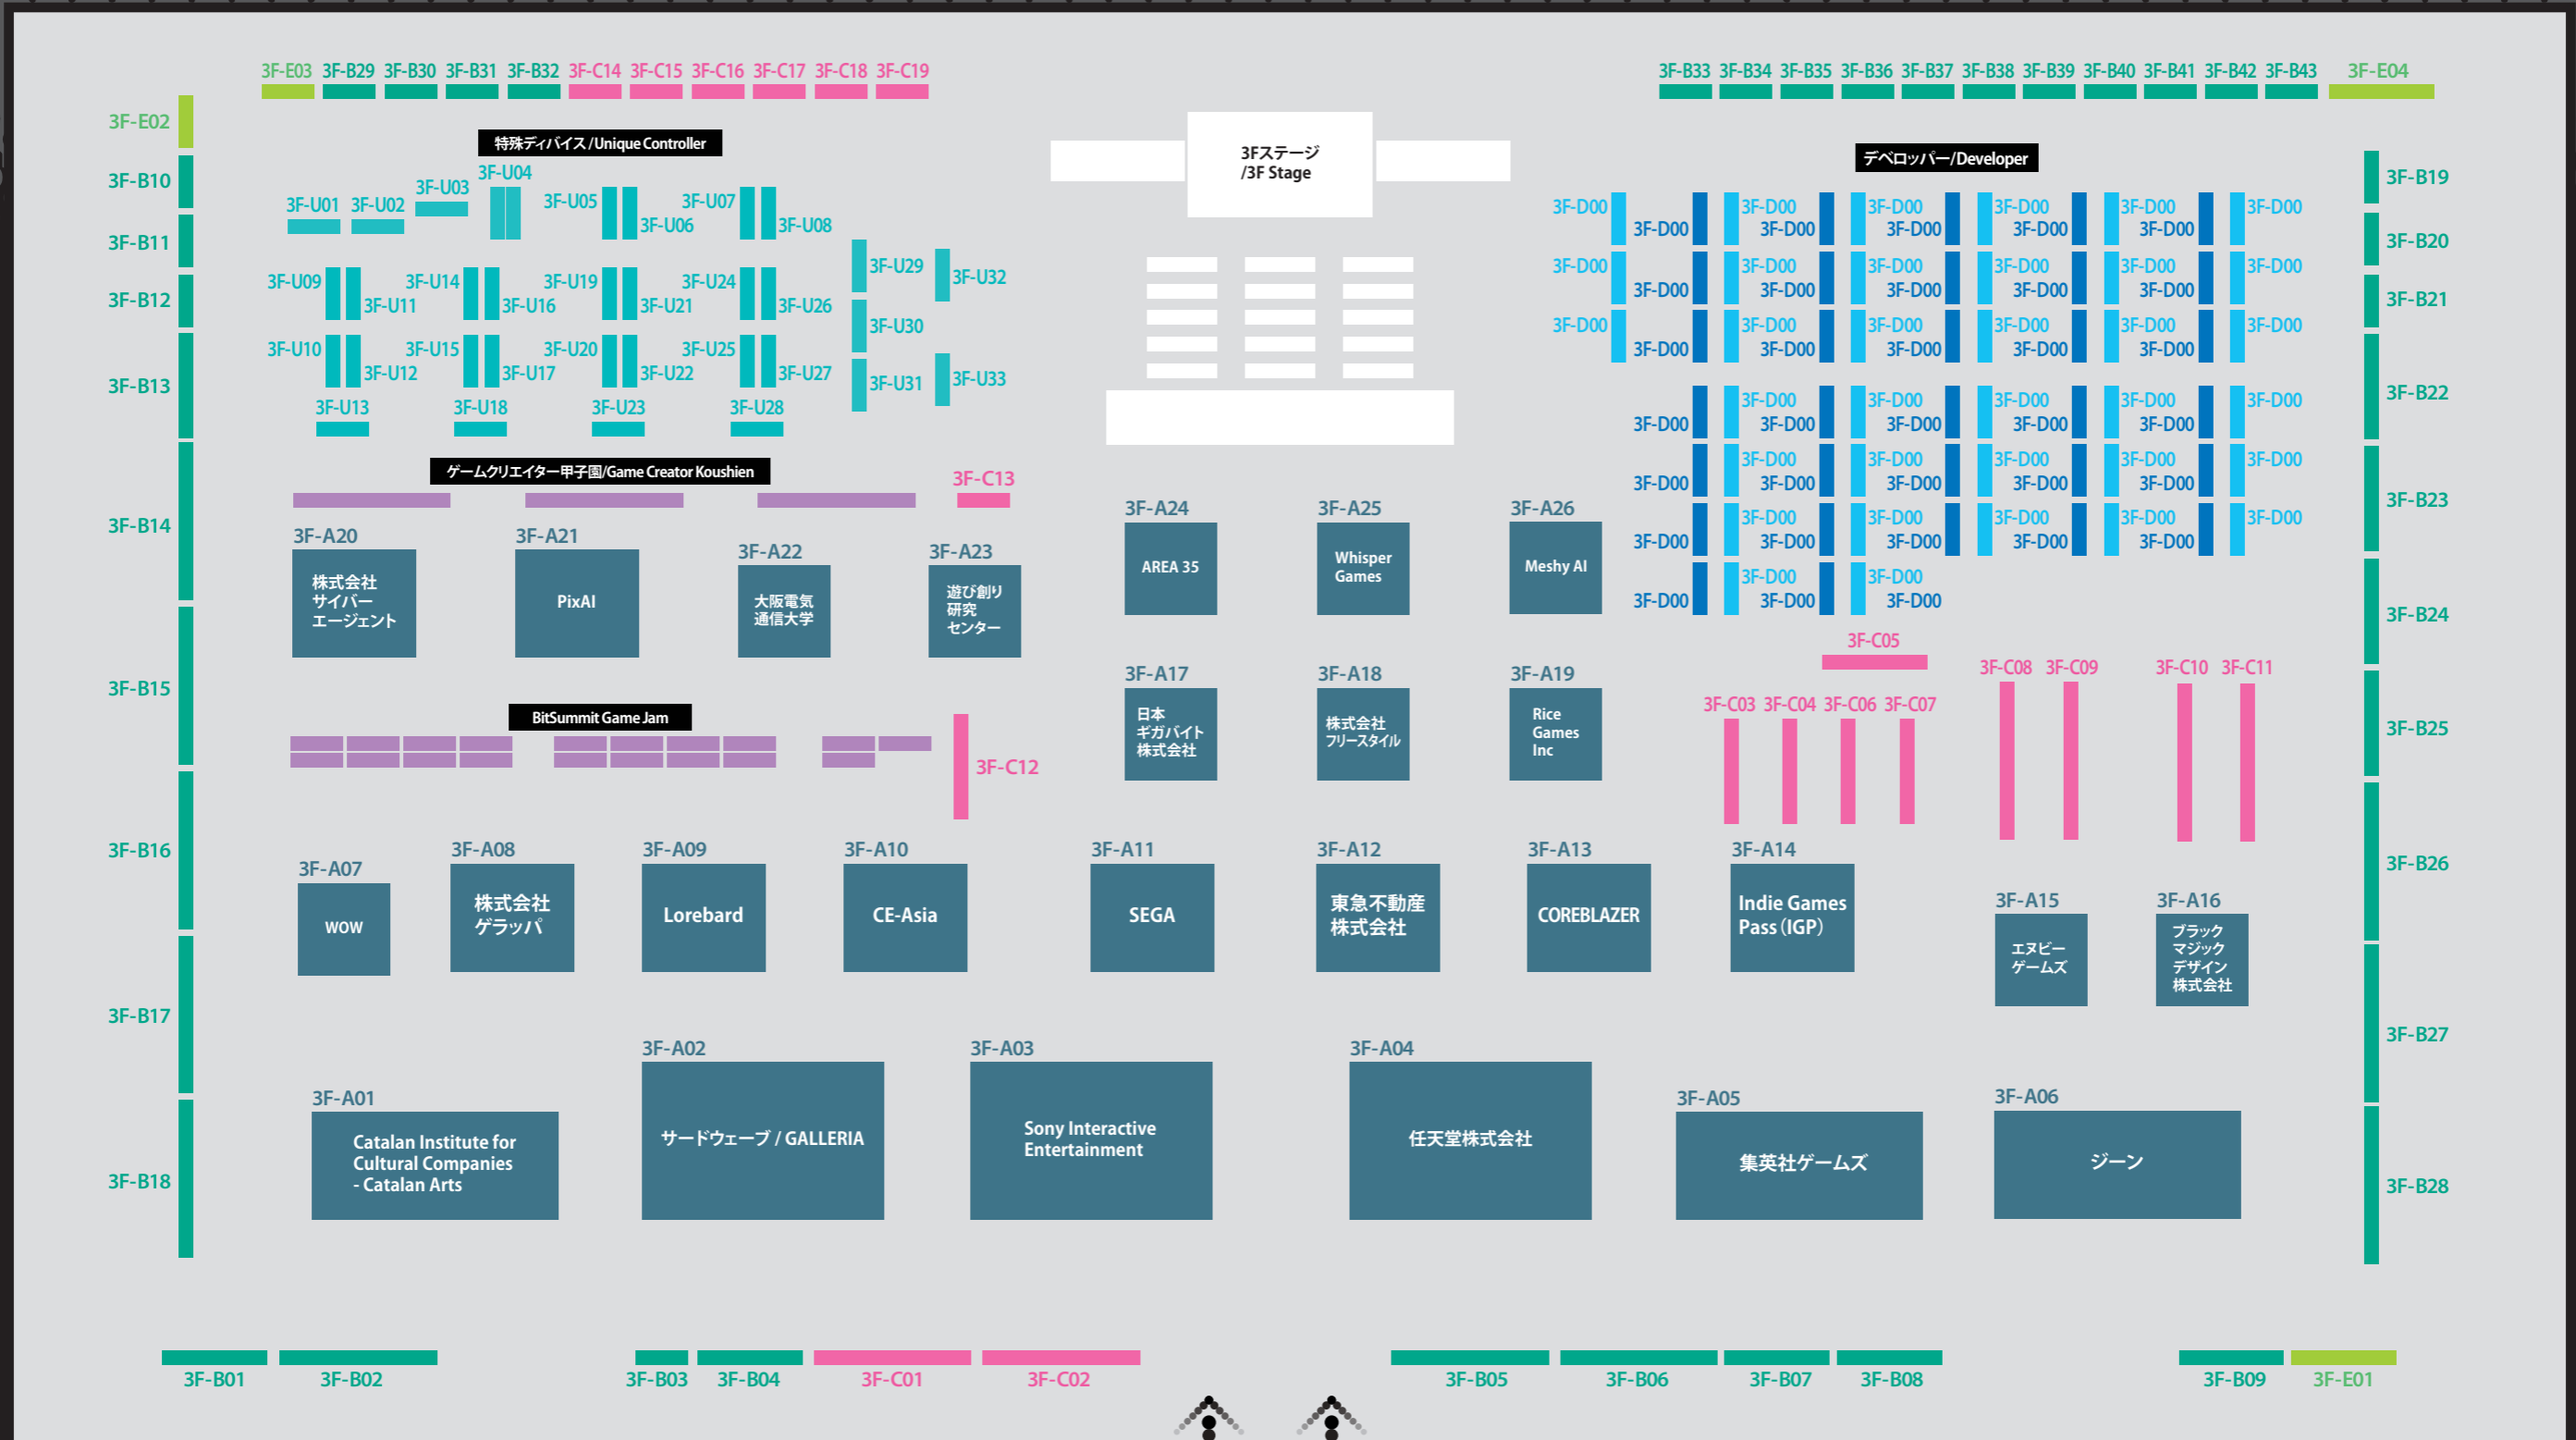

1F

BITSUMMIT™ PUNCH MAP

Exit

Entrance

Exit

3F

BITSUMMIT™ PUNCH MAP

Exit

Entrance

Exit