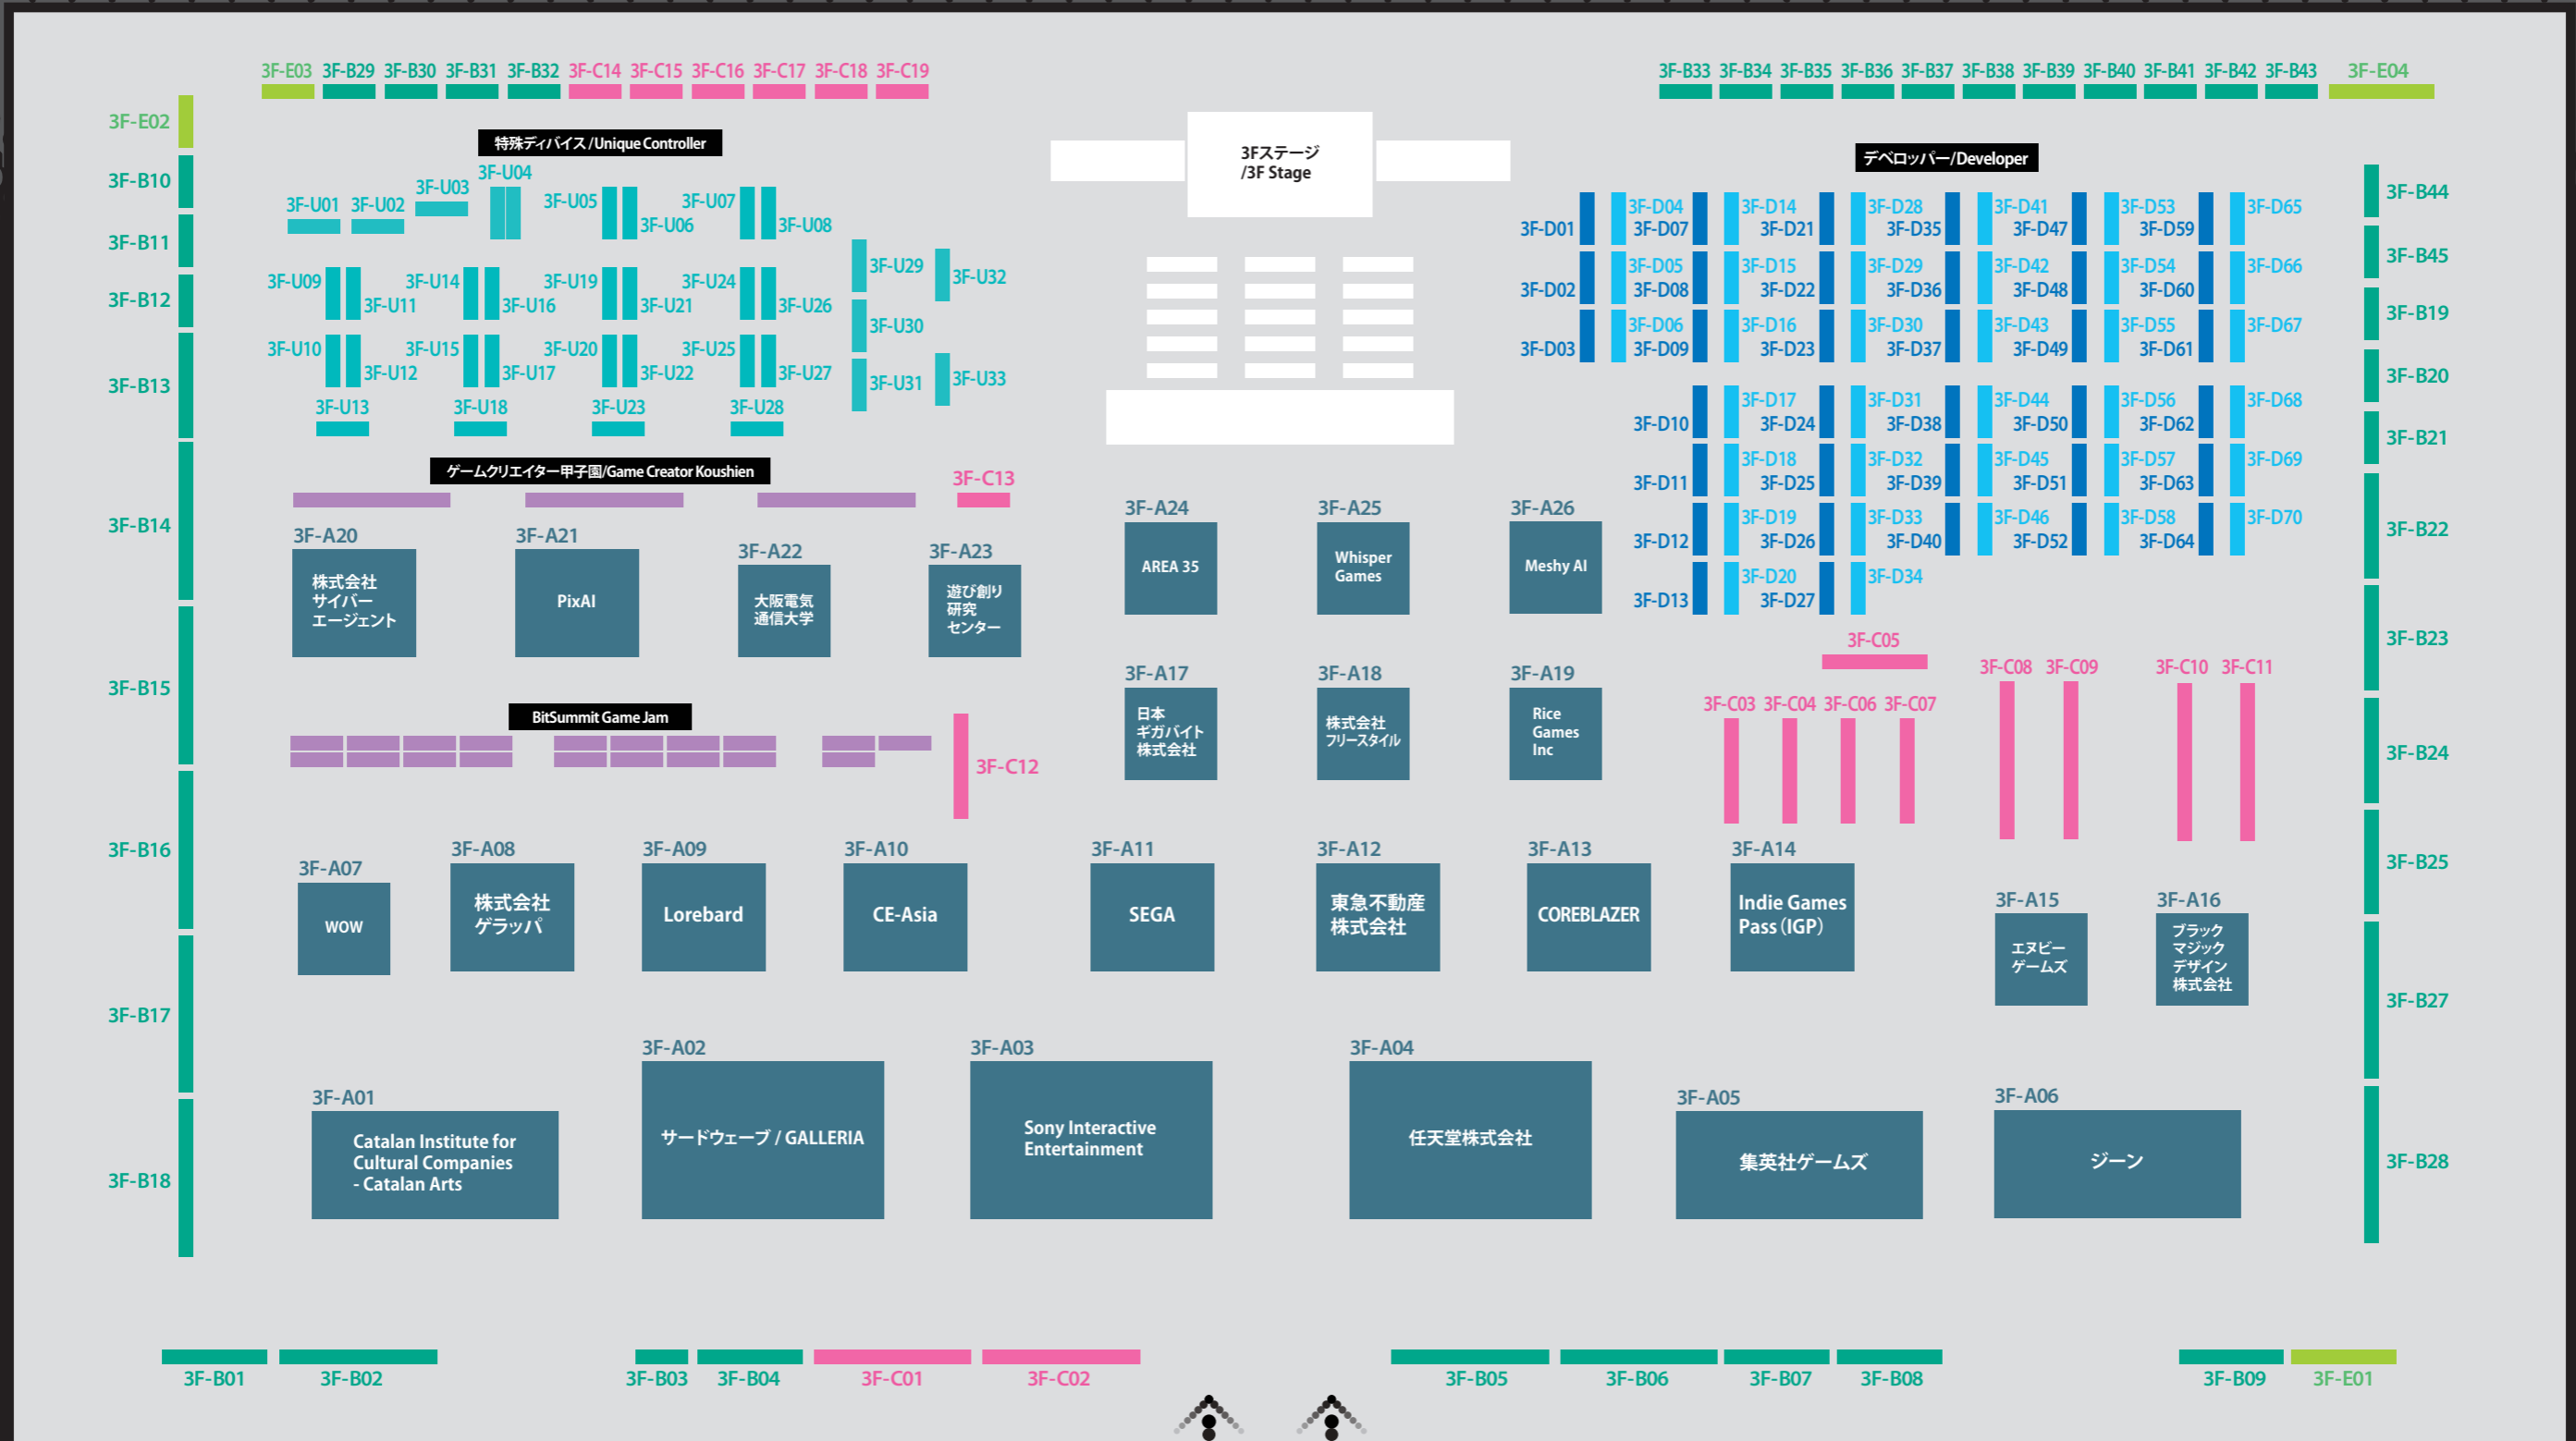

1F

BITSUMMIT™ PUNCH MAP

Exit

Entrance

Exit

Exit

Entrance

Exit