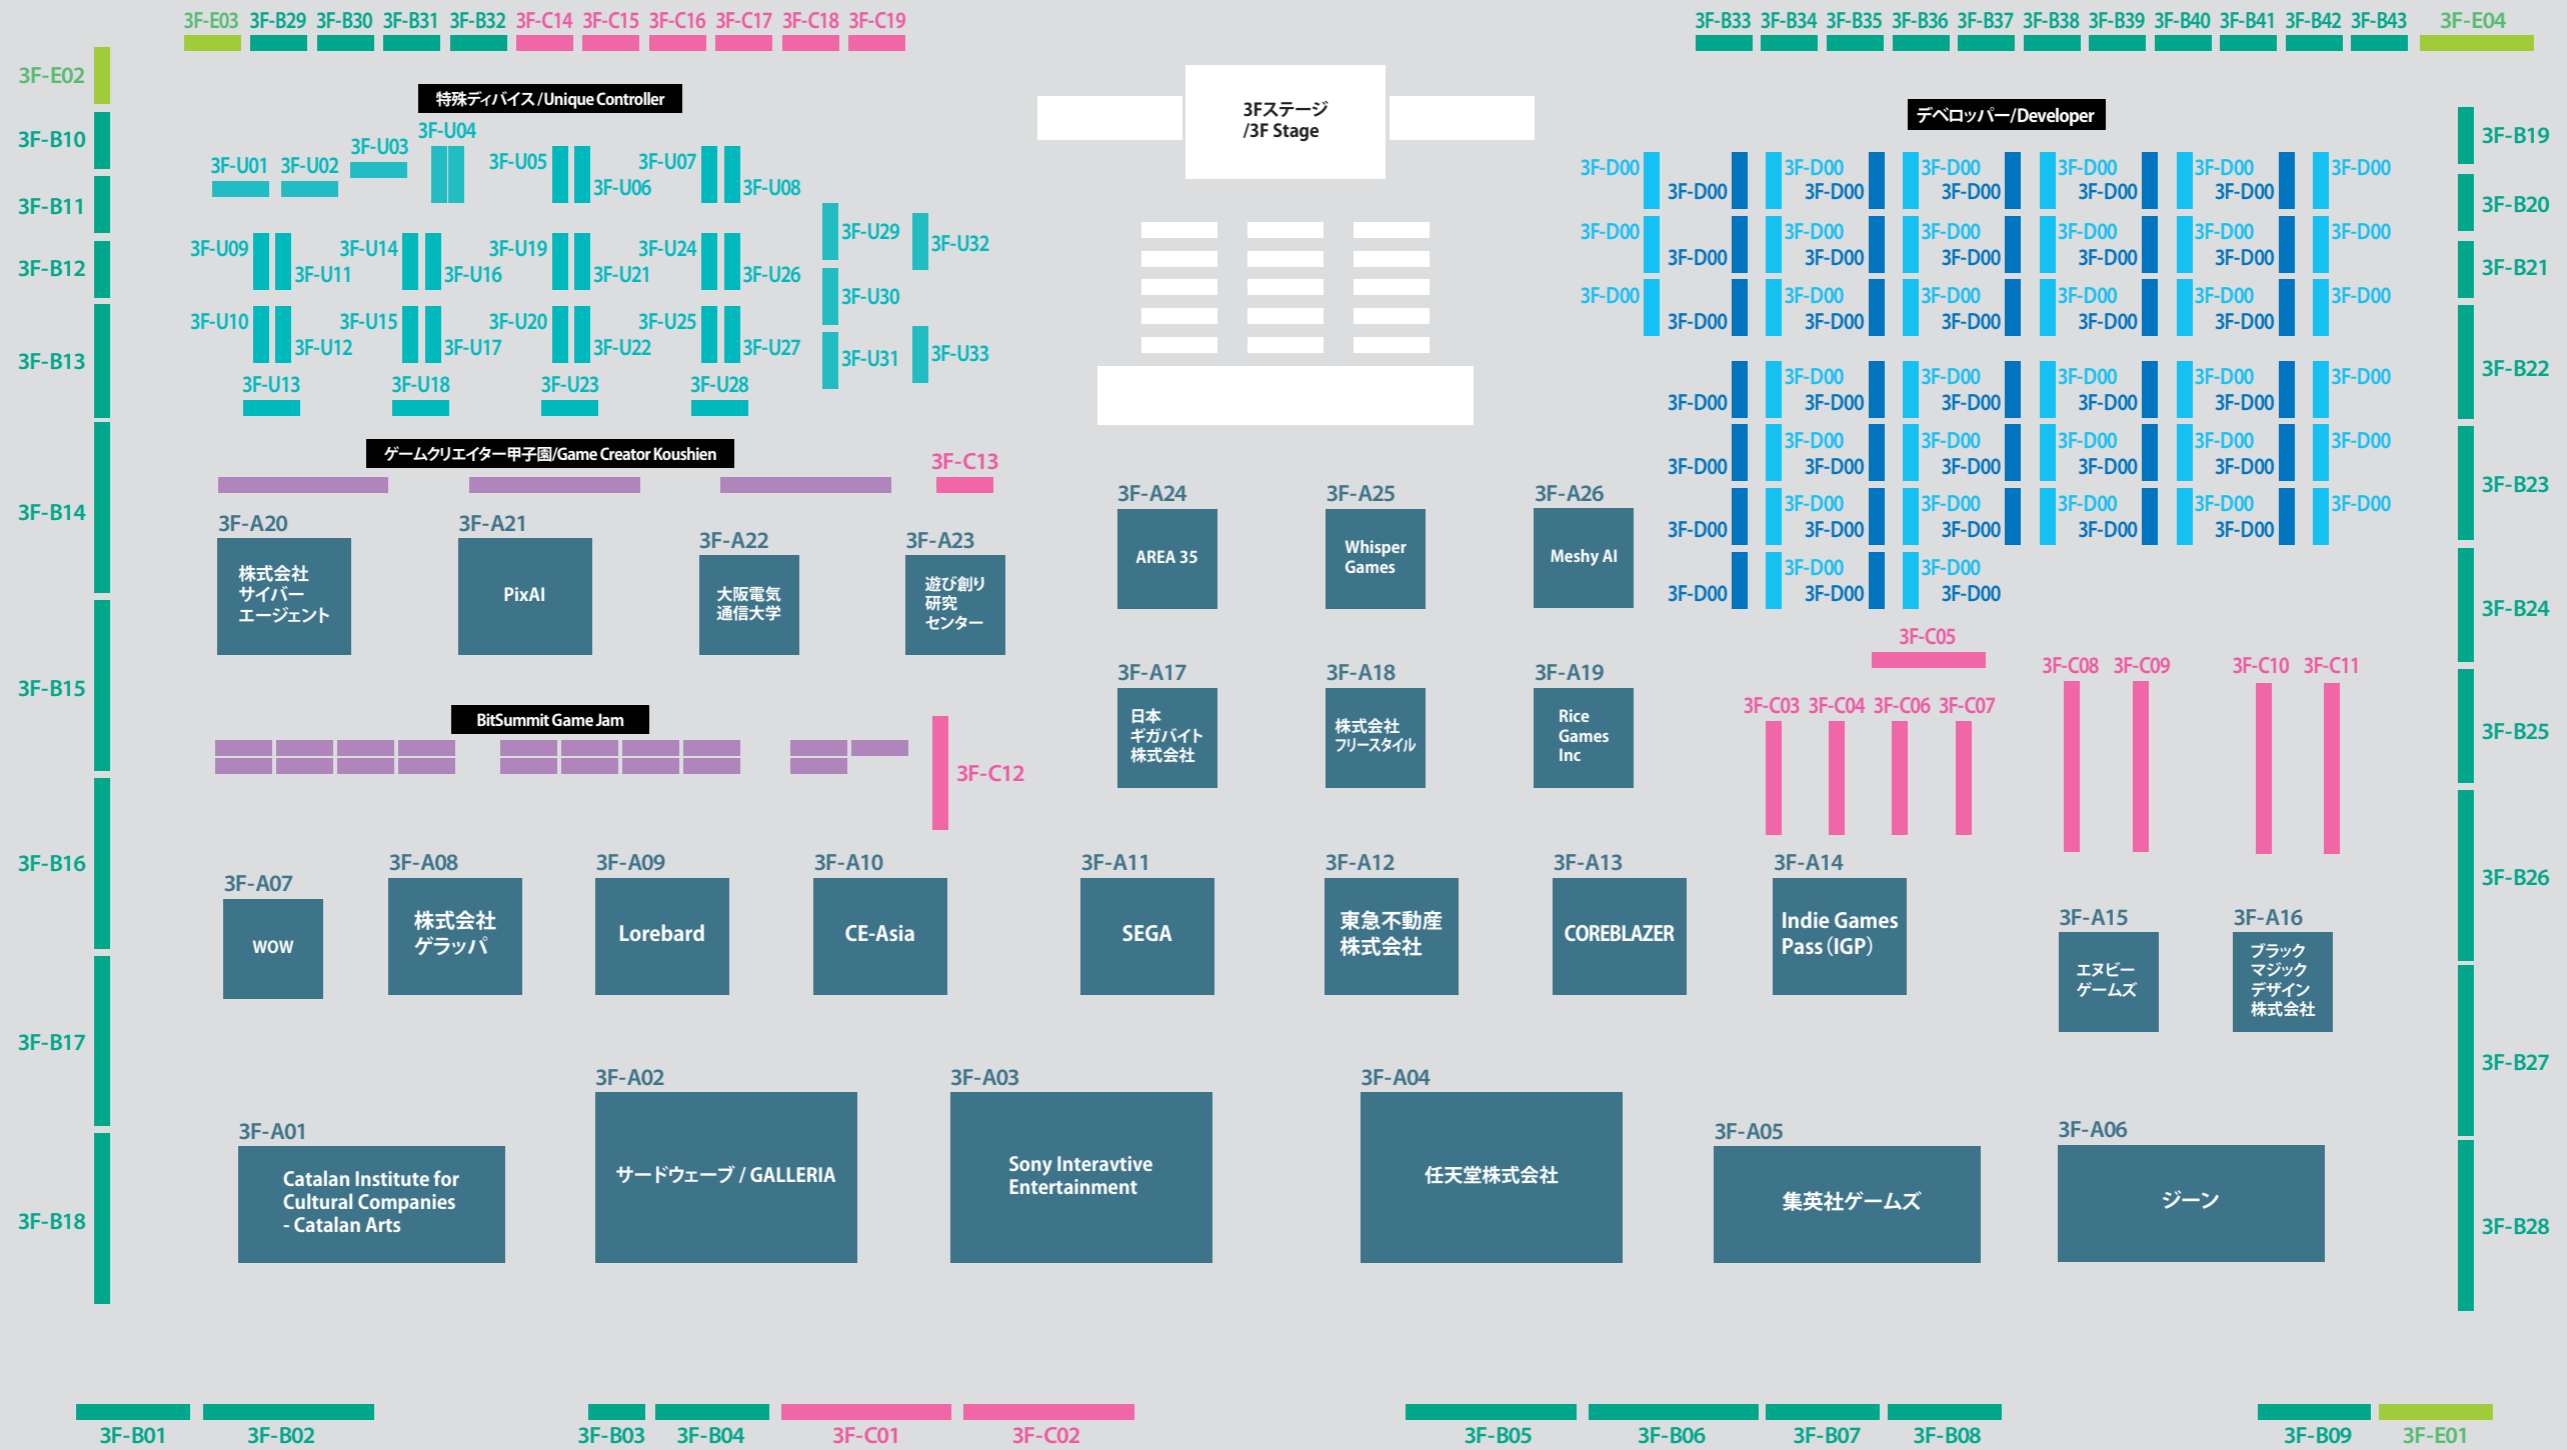

# 1F

# BitSummit2026 MAP

# 3F

# BitSummit2026 MAP

Exit

Entrance

Exit